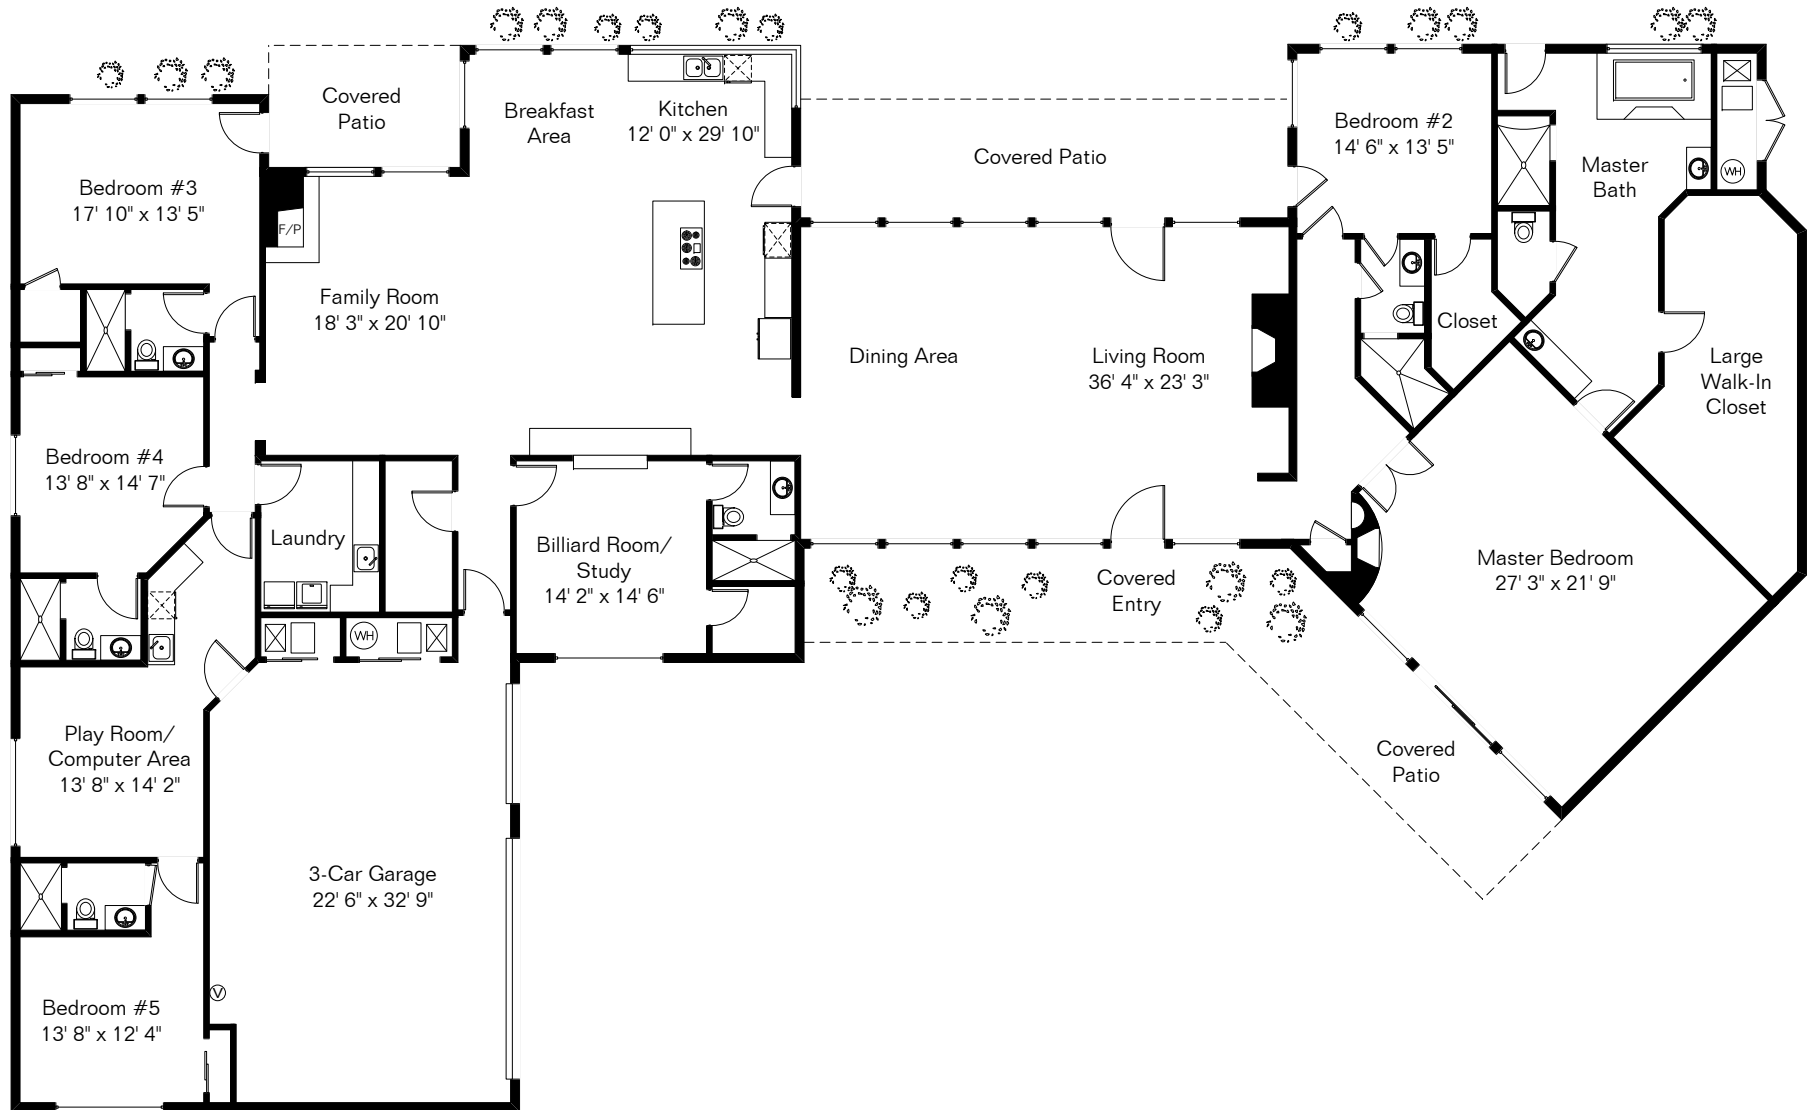

The square footages and room size information are deemed to be reliable but are not guaranteed and should be independently verified. This drawing is for marketing purposes only.

Pool & Spa Area

Living Area 5,618 Sq Ft
Garage 814 Sq Ft

Barbecue Area

2801 E Plaza Encantada

Site Visit June 2020

0 ft. 6 ft. 10 ft. 20 ft.

Copyright 2020 Floor Plans First! LLC
All Rights Reserved.

Floor Plans First!
See the Floor Plan First!

FloorPlansFirst.com
(520) 881-1500